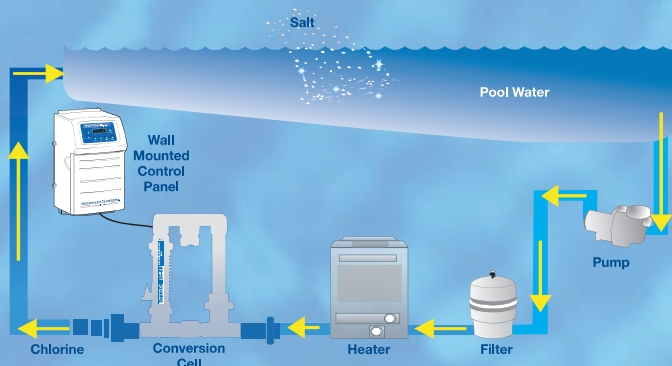

AUTOPILOT² SYSTEMS_{INC.}

5755 Powerline Rd., Ft. Lauderdale, FL 33309-2001

800.922.6246 • 954.772.2255 • fax 954.772.4070

autopilot.com